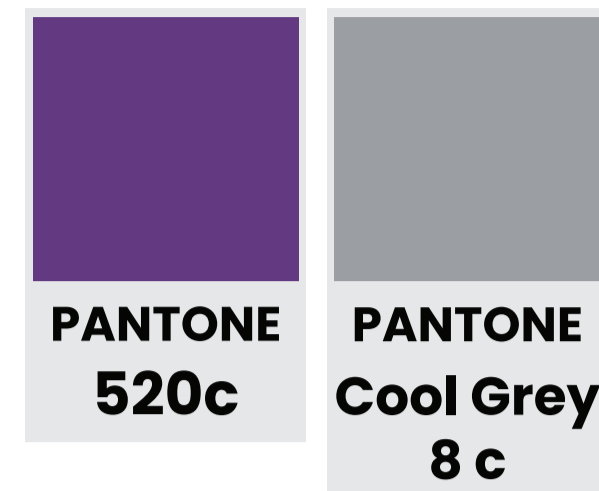

ARTWORK PROOF

Product: Cotton Tote

Print Area: 225 x 154.5mm (x2) Artwork Size: 225 x 154.5mm (x2) Print Method: 2 Colour

Ref/ 128459
Date: 26-05-2026

By replying to this email you are confirming approval of artwork and that the following checklist is complete: Understood terms and conditions Product type and colour correct? Product print size Spelling and details Contact details – email / telephone etc – all correct and included? Have you considered adding a QR Code?

MATCHED TO CLOSEST PANTONES
PLEASE PROVIDE ALTERNATIVE IF REQUIRED

FRONT & BACK

Smallest Font Size: 28pt Scale: 100%