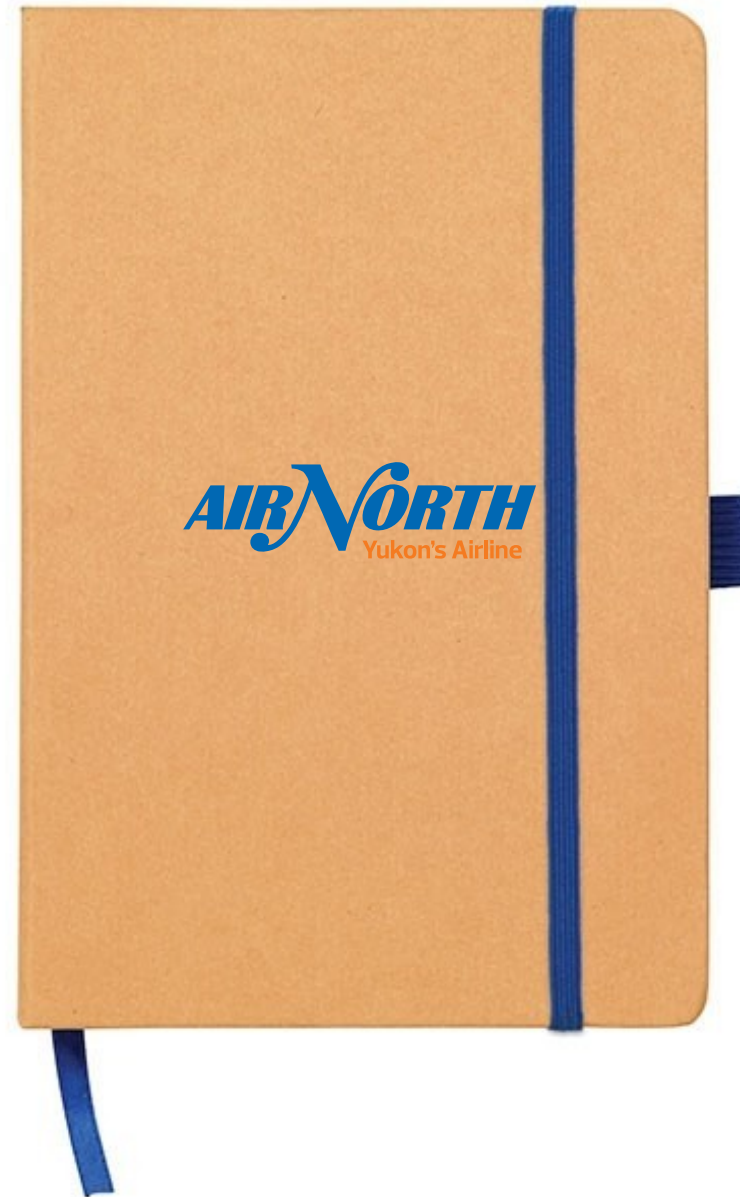

**PP-PB91F**

Product Colour/s

**NATURAL / ROYAL BLUE**

Print Colour/s

**FULL COLOUR**

Print Position/s

**FRONT CENTRE**

Application Method

**PRINTED**