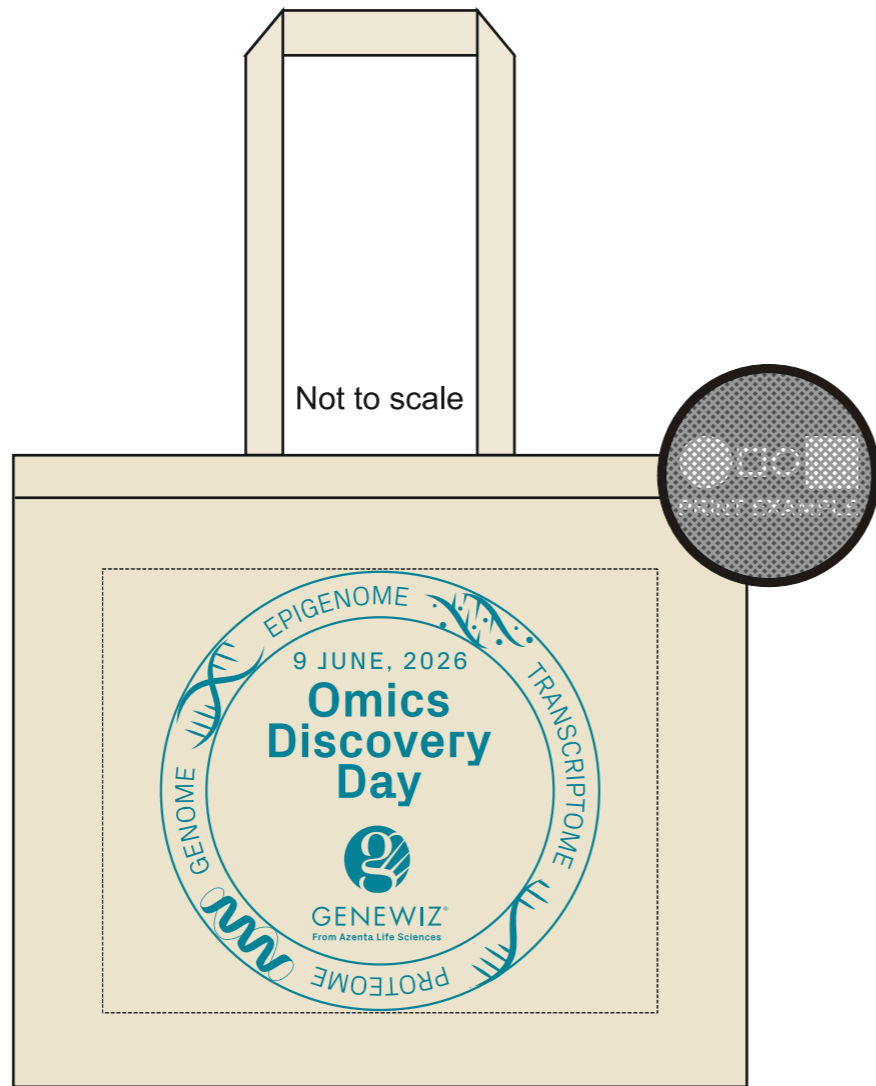

PRODUCT: Cranbrook Recycled Canvas Bag - Natural

Print Colour: 2222

Please check all details & spellings and consider any changes to artwork that the artist has made.

	YES	NO
Has the logo been redrawn/reset?	☐	☒
Has the logo been resized from the original supplied?	☐	☒
Are the fonts a nearest match?	☐	☐
Are any small details likely to fill in? (This refers to any text and/or any logos in the artwork).	☒	☐
Has the layout been changed?	☒	☐

DISCLAIMER - PLEASE NOTE

Due to the nature of the product, small text and details are not recommended and may fill or be lost on printing in places. Small strapline may not be legible.

This option is recommended out of the two.

OPTION #1

Product colour shown is a representation only.

DOTTED LINE WILL NOT APPEAR ON YOUR IMPRINTED ITEM

I HAVE THOROUGHLY CHECKED THIS PROOF FOR THE FOLLOWING:

LAYOUT: ☐ TEXT & SPELLING: ☐ PRINT COLOUR(S): ☐
(Typeface may be a nearest match)

PRODUCT TEMPLATE SHOWN IS A REPRESENTATION ONLY. THE TEMPLATE/PRODUCT COLOUR IS AS PER THE DETAILS IN THE TOP RIGHT HAND CORNER. THE COLOUR OF THE ARTWORK SHOWN ON THE PRODUCT IS A REPRESENTATION ONLY AS COLOURS CAN DISPLAY DIFFERENTLY ON DIFFERENT SOFTWARE AND COMPUTER SCREENS.

PLEASE TICK APPROPRIATE BOX AND SIGN

PROOF CORRECT PLEASE PROCEED ☐ PROOF INCORRECT PLEASE REPROOF ☐ PLEASE SIGN & DATE
Signature: ..... Date: .....

Actual size:
179mm deep x 179mm wide