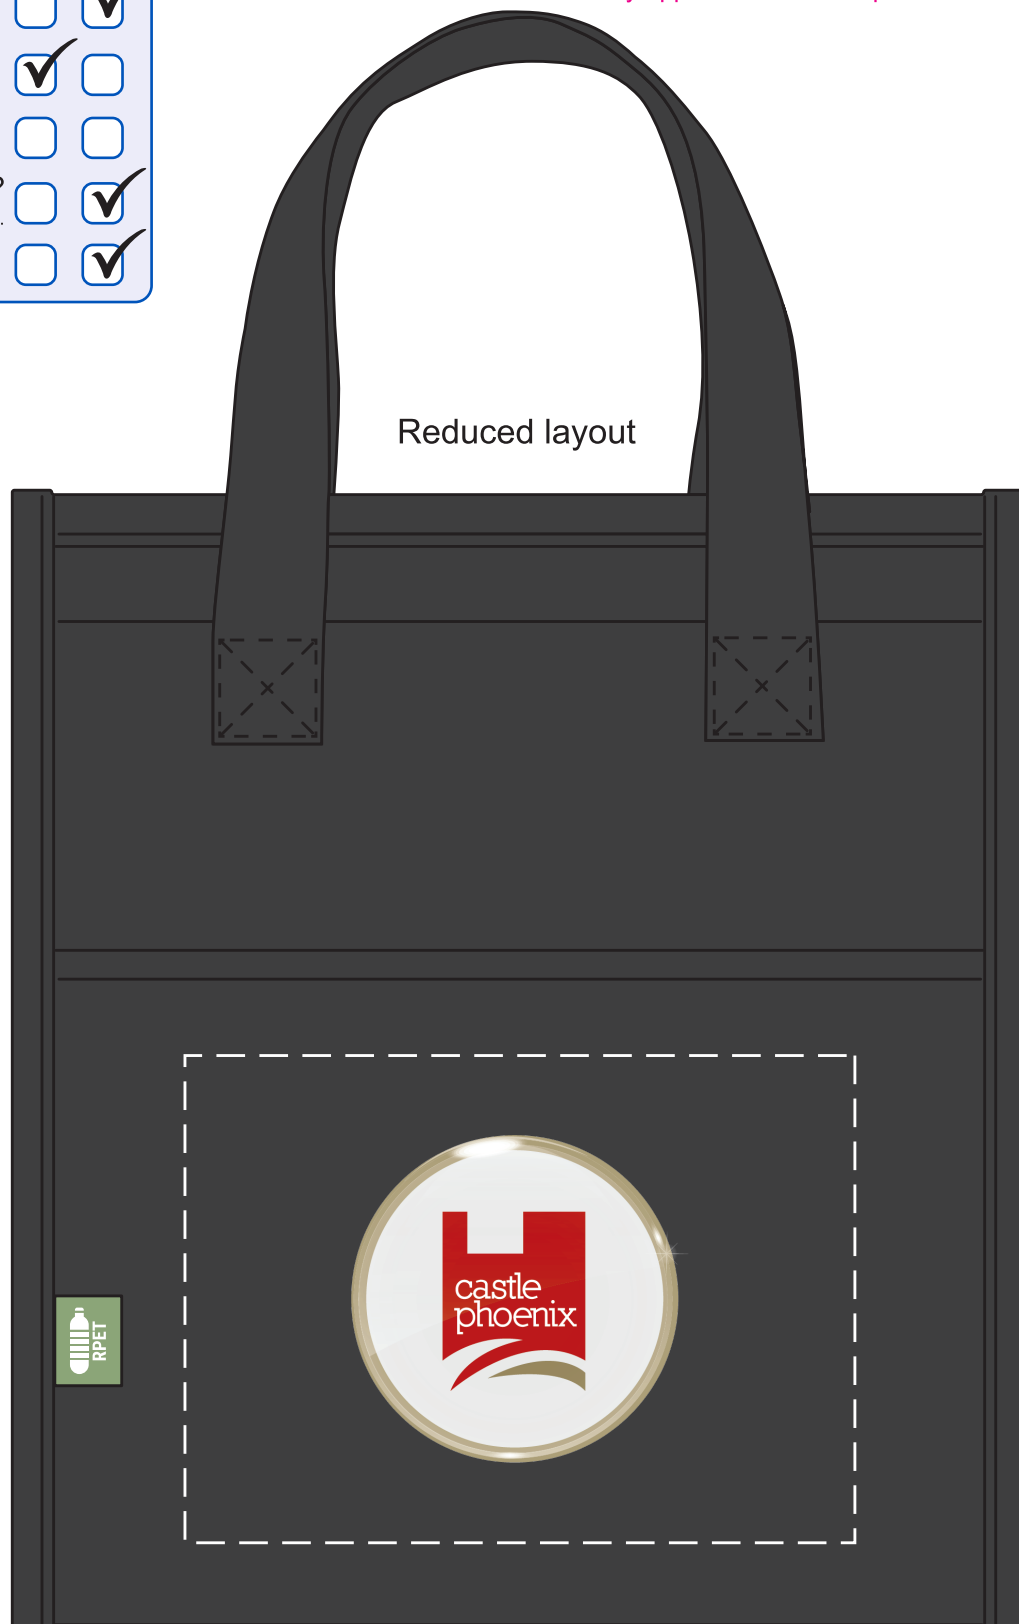

Please check all details & spellings and consider any changes to artwork that the artist has made.

	YES	NO
Has the logo been redrawn?	<input type="checkbox"/>	<input checked="" type="checkbox"/>
Has the logo been resized from the original supplied?	<input checked="" type="checkbox"/>	<input type="checkbox"/>
Are the fonts a nearest match?	<input type="checkbox"/>	<input type="checkbox"/>
Are any small details likely to fill in? <small>(This refers to any text and/or any logos in the artwork).</small>	<input type="checkbox"/>	<input checked="" type="checkbox"/>
Has the layout been changed?	<input type="checkbox"/>	<input checked="" type="checkbox"/>

Product: Cliffe Recycled Lunch Cool Bag - Digital Print - Black

Print Colour: **OUTPUT AS CMYK**

Artwork was provided as RGB so the colours may appear duller on output as CMYK.

Details enlarged

Actual size:  
80mm deep x 110mm wide

DOTTED LINE WILL NOT APPEAR ON YOUR IMPRINTED ITEM

I HAVE THOROUGHLY CHECKED THIS PROOF FOR THE FOLLOWING:

LAYOUT:

TEXT & SPELLING:   
(Typeface may be a nearest match)

PRINT COLOUR(S):

PRODUCT TEMPLATE SHOWN IS A REPRESENTATION ONLY. THE TEMPLATE/PRODUCT COLOUR IS AS PER THE DETAILS IN THE TOP RIGHT HAND CORNER. THE COLOUR OF THE ARTWORK SHOWN ON THE PRODUCT IS A REPRESENTATION ONLY AS COLOURS CAN DISPLAY DIFFERENTLY ON DIFFERENT SOFTWARE AND COMPUTER SCREENS.