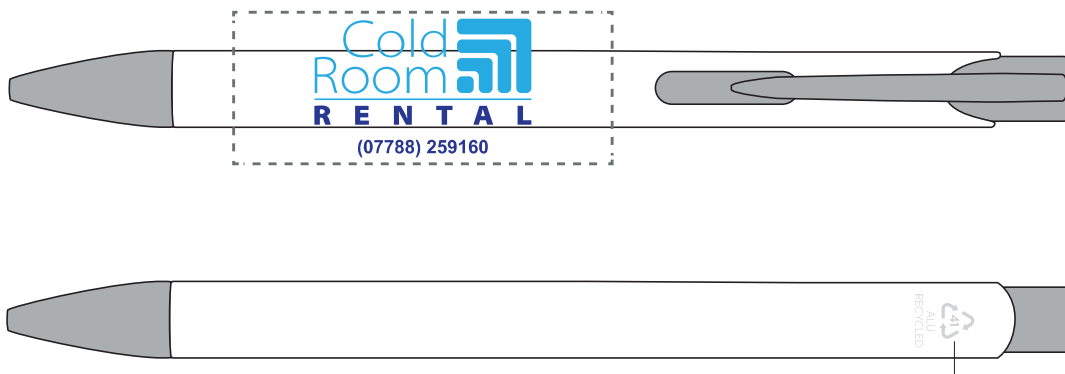

Your Ref:
Our Ref: M45065

Quantity:
Version: 1

Product Code: TPC982001
Product Colour: WHITE

PRINTING CONCERNS: SMALL DETAILS MAY FILL

We stock this item in the following colours

PANTONE REFERENCE(S)

- cyan - (299c)
- 072c
- Colour 3
- Colour 4

ARTWORK SCALE 100%

ARTWORK SCALE 100%
Standard Print Area:
50mm x 20mm

pre engraved eco text to rear of pen

Product Image for visualisation
- colours may vary

The dashed line is to demonstrate print area and will not appear on your printed item