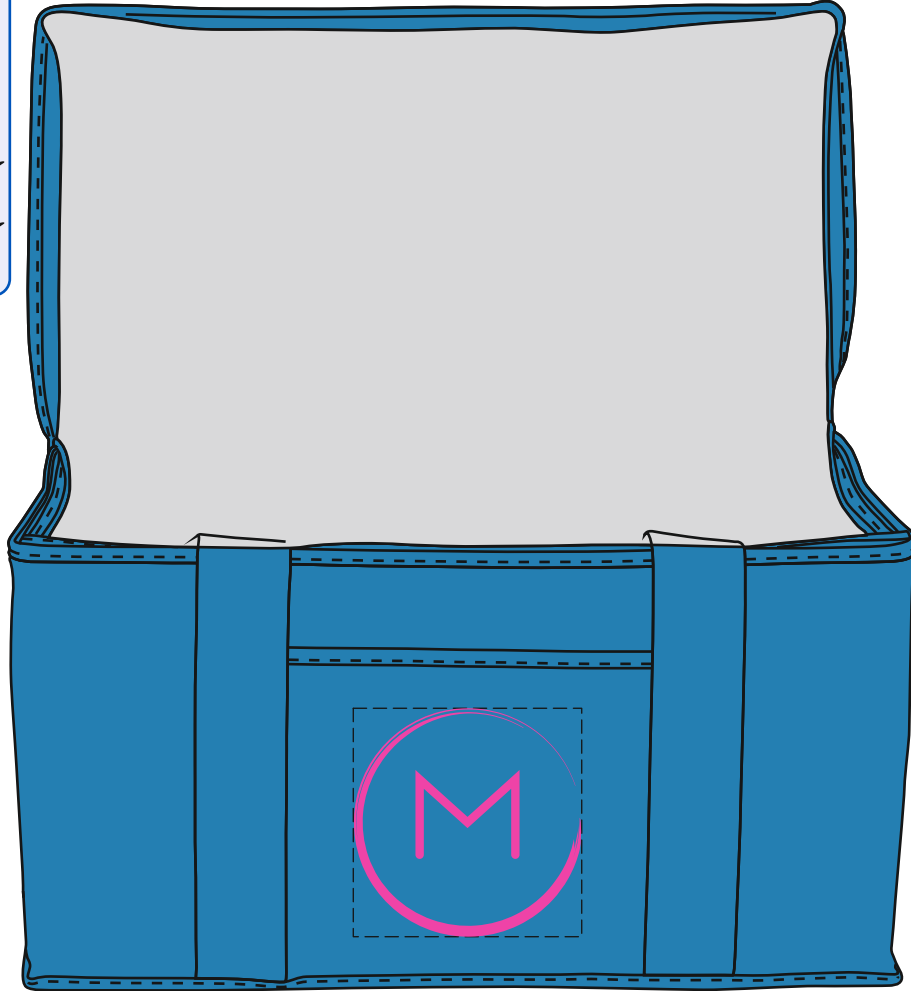

PRODUCT: Fresh Lunch Cooler Bag - 12 Can - Blue

Print Colour: Pink 232

Not to scale

Actual artwork size:
99.5mm wide x 100mm deep.

.....
DOTTED LINE WILL NOT APPEAR ON YOUR IMPRINTED ITEM
.....

I HAVE THOROUGHLY CHECKED THIS PROOF FOR THE FOLLOWING:

LAYOUT:

TEXT & SPELLING:
(Typeface may be a nearest match)

PRINT COLOUR(S):

PRODUCT TEMPLATE SHOWN IS A REPRESENTATION ONLY. THE TEMPLATE/PRODUCT COLOUR IS AS PER THE DETAILS IN THE TOP RIGHT HAND CORNER. THE COLOUR OF THE ARTWORK SHOWN ON THE PRODUCT IS A REPRESENTATION ONLY AS COLOURS CAN DISPLAY DIFFERENTLY ON DIFFERENT SOFTWARE AND COMPUTER SCREENS.