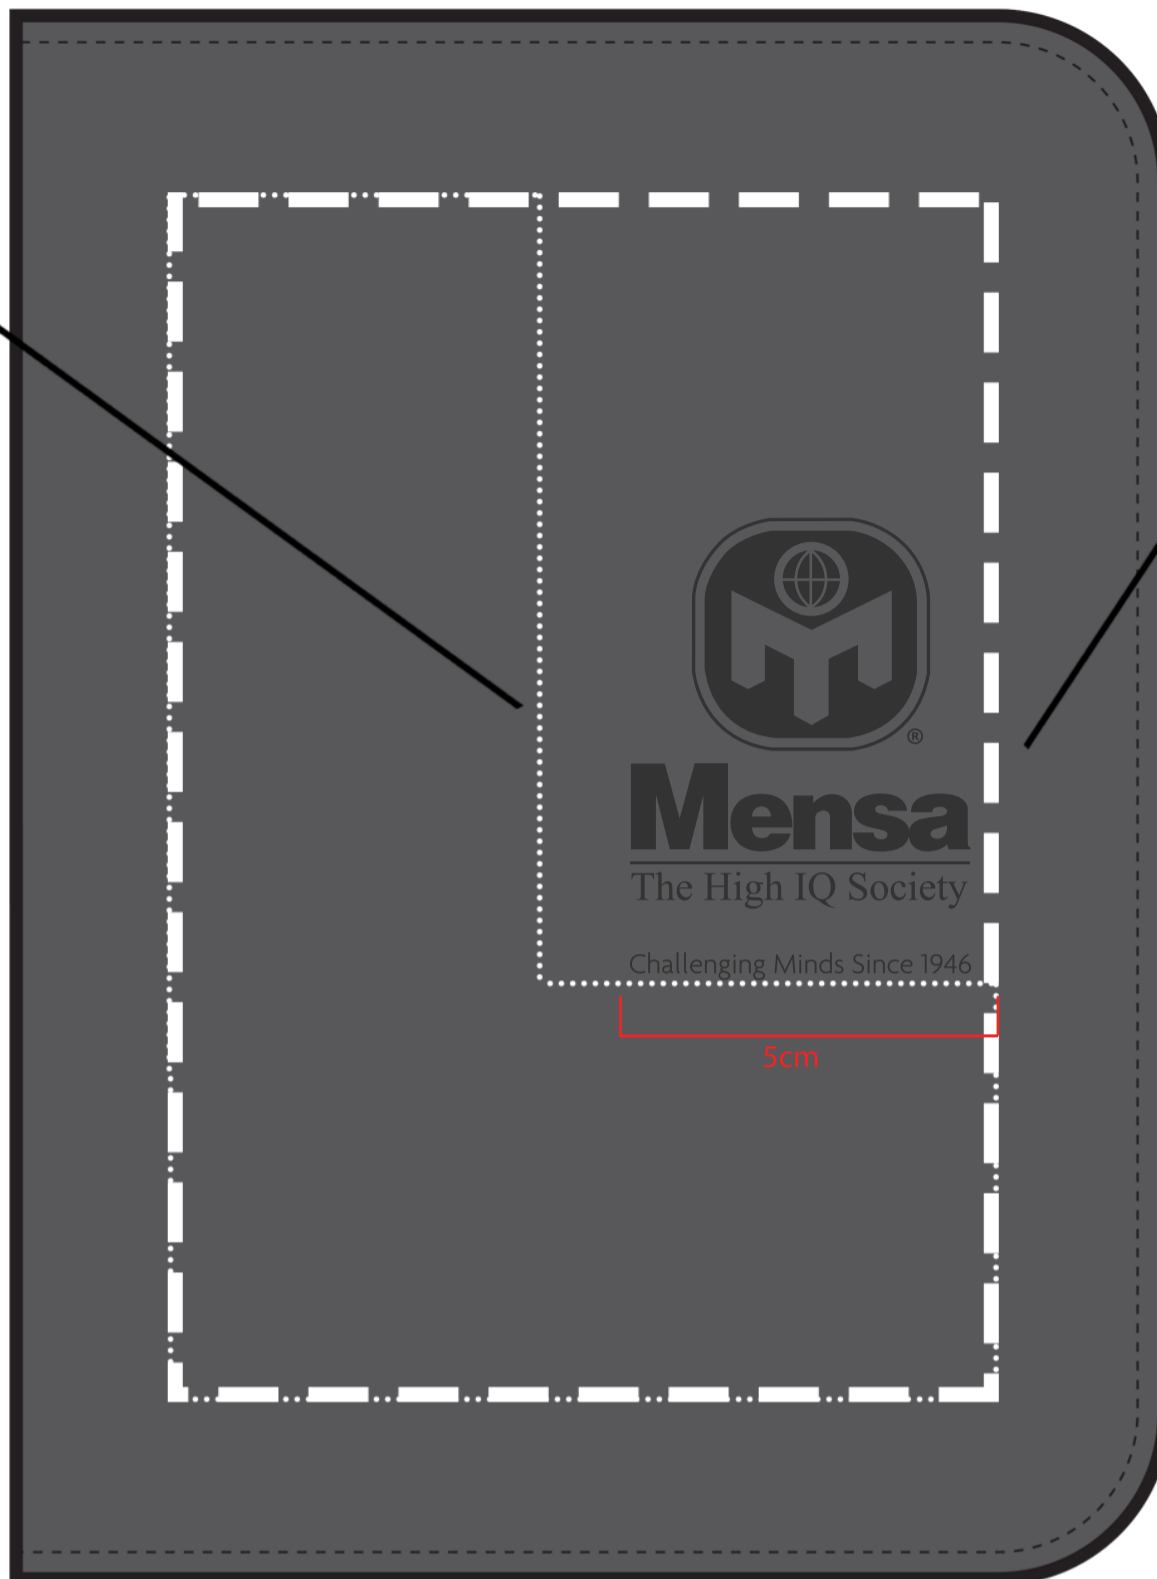

BE & FB Area

Max Print Area

PRINT AREA AND SIZES

- **UV Digital Print Area:**
Max 10x10cm
Screen Print Area:
Max 11x16 cm
- **MAX Blind Embossing Area:**
8.5x5 cm
- **MAX Foil Blocking Area:**
8.5x5 cm

GENERAL INFORMATION

- Disclaimer: The above guidelines are not to scale. They serve to show the approximate print area and sizes.
- These guidelines allow a **3-5 cm** margin from every seam or edge.
- The **max** FB or BE sizes are **8.5x5 cm**, but must be positioned within the designated area.
- The UV Process logos are priced to 2 sizes, up to **50 cm²** or **100 cm²**, if the print area allows.