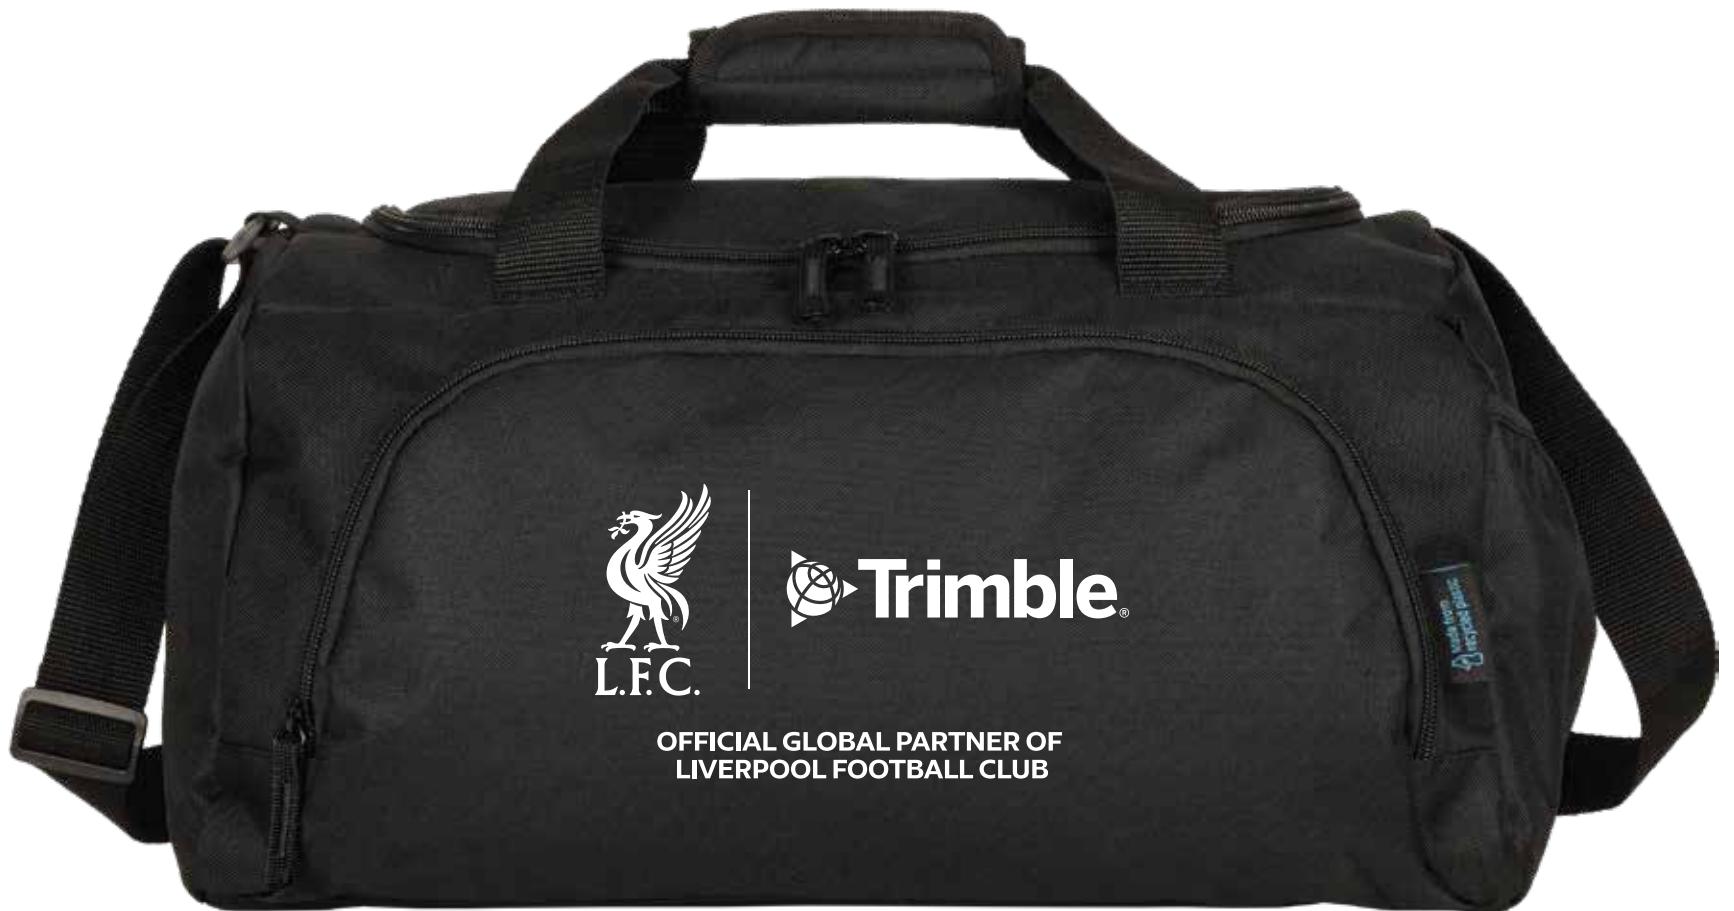

39%

Print Size: 181mm in width and 100mm in height.

Please see page 2 for logo artwork at 100% scale.

#### Artwork Proof:

Branding: LFC x Trimble

Order Ref: 326404

Product: R6501 (Black)

Origination Date: 02/06/2026

**Branding:** uv print

**Printed Colour/s to match:**

4 Col Process  
(please note coloured borders, close to the bag colour maybe added to artwork to assist adhesion of fine print / detail).