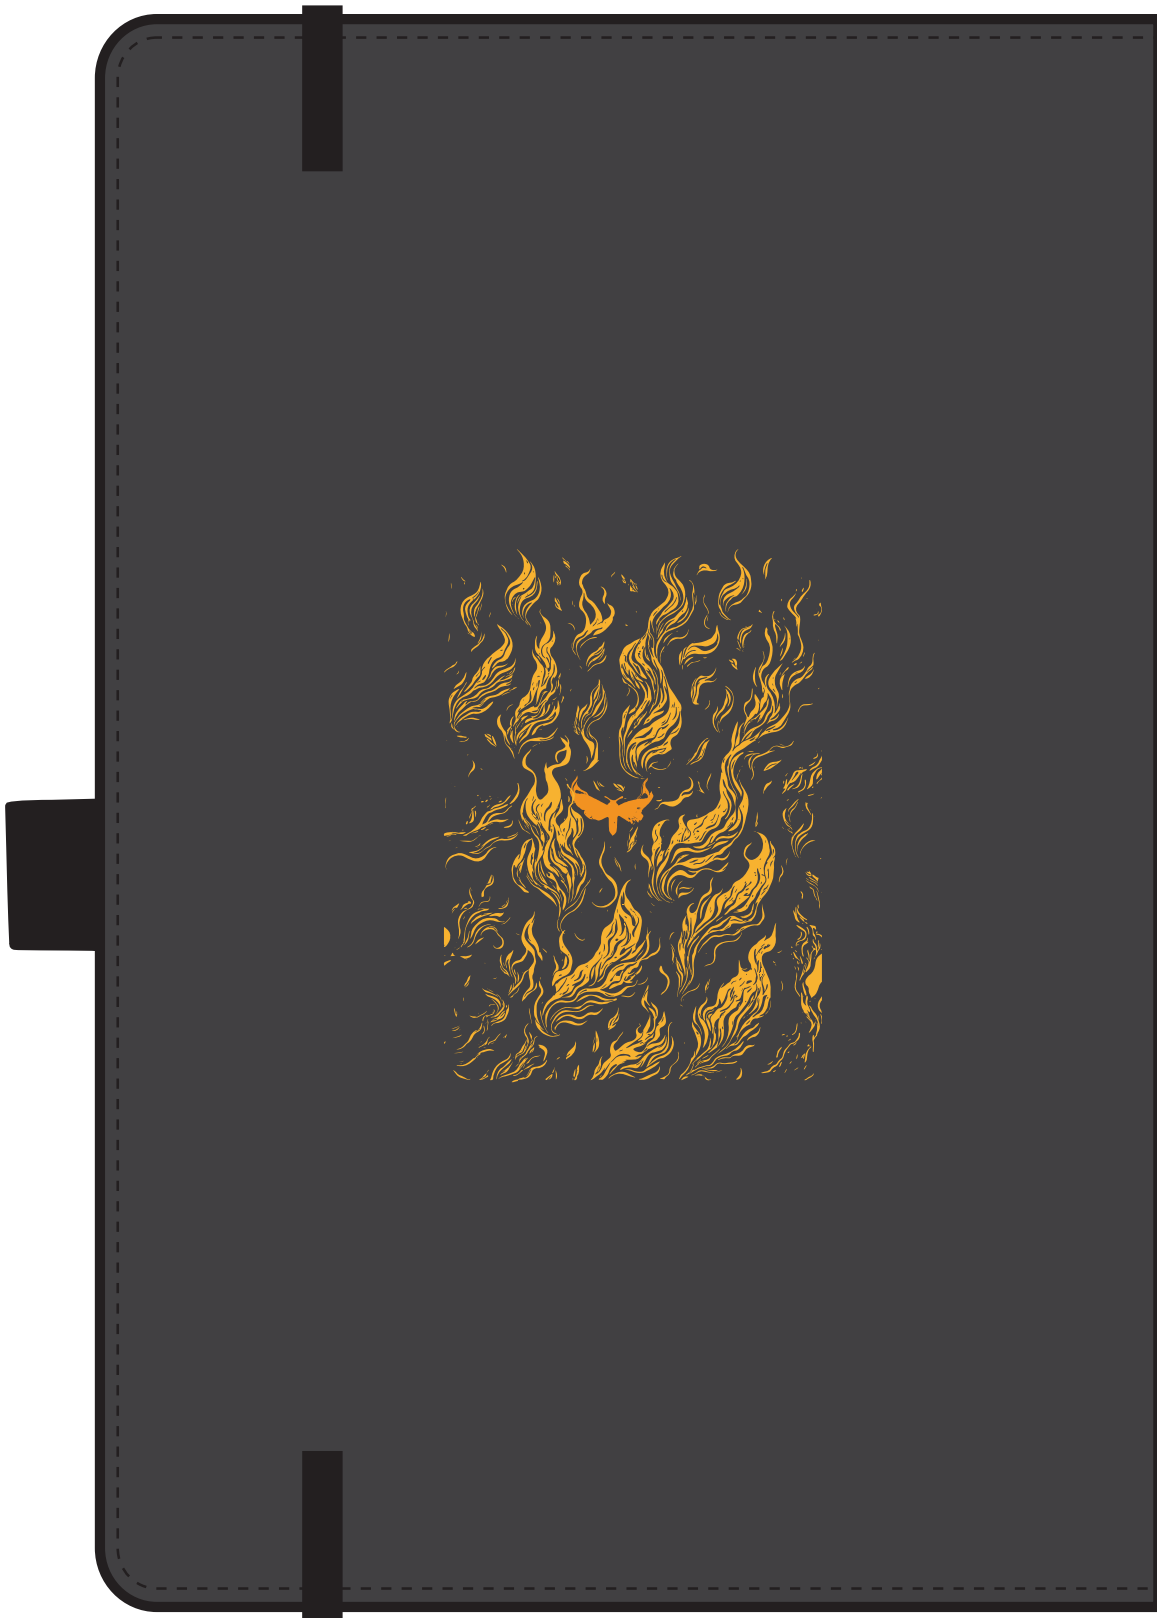

100%

Print Size: 57mm in width and 50mm in height.

Please see page 2 for logo artwork at 100% scale.

Artwork Proof:

Branding: Craft

Order Ref: 315247

Product: N1311

Origination Date: 11/11/2024

Branding: Foil Blocking

Printed Colour/s to match:

 gold foil

- Due to the variety of materials/production processes used during printing, we cannot guarantee a full pantone match, however we will endeavour to match as closely as possible to specified colours.
- As a result of the constraints of textile printing, we can only use 'uncoated' ink, therefore your pantone reference will need to be a 'u' code.
- If you are expecting coated ink ('c' code) please double check the pantone colour against an uncoated pantone book before approving the artwork as coated ink will differ in colour to uncoated ink.
- The colour and texture of a product can have an effect on the final print colour.
- **Where ink colour is critical, please request a printed sample to ensure colour accuracy.**

100%

Print Size: 50mm in width and 70mm in height.

Please see page 2 for logo artwork at 100% scale.

Artwork Proof:

Branding: Craft

Order Ref: 315247

Product: N1311

Origination Date: 11/11/2024

SUPPORTING UNIQUE
VISIONS AND DEDICATION
TO CRAFT

Front: 57mm in width and 50mm in height.

Front: 50mm in width and 70mm in height.

Print Size: Marked individually

Final artwork at 1:1 scale (100%). Please note: this is the artwork we print from for production.